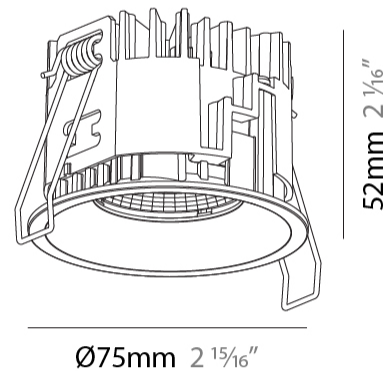

PHYSICAL

Aperture Sizes - Downlights: 2"
Shape: Round
Diameter (mm): 75
Diameter (in): 2 ¹⁵ / ₁₆
Height (mm): 52
Height (in): 2 ¹ / ₁₆
Ceiling Thickness (mm): 1 - 25
Ceiling Thickness (in): 1/16 - 1
Min. Recessing Depth (mm): 55
Min. Recessing Depth (in): 2 ³ / ₁₆
Fixture Finish: SSR / BKV / CWI / CRY / HAB / UFT / ITA / RUA / FTG / MYG / LOD / PUS / FRO / FUP / KIA / POP / BLS / SPG / MEY / GOH / CHC / COM / ABZ / JAG / OBR / MOS / ROR
Fixture Material: Aluminum
Cut-out Measurements: D. 68mm / 2 11/16"

LED

Number of LEDs: 1
Color Temperature (°K): 2700 / 3000 / 3500 / 4000
Max. Delivered Lumen (lm): 1012 / 1059 / 1098 / 1123
Nominal Lumen (lm): 1141 / 1194 / 1238 / 1266
CRI: >90 CRI
Lamp Life (hrs): 50000

OPTICAL

Reflector°: 18 / 36 / 56
Optic°: None / Linear Spread Lens, Spread Lens, Honeycomb

RATINGS AND CERTIFICATIONS

Certified By: Certified for North American Standards
IP rating: IP44

INVADER COMPACT RECESSED

PHYSICAL

Aperture Sizes - Downlights: 2"
 Shape: Round
 Diameter (mm): 75
 Diameter (in): 2 15/16
 Height (mm): 52
 Height (in): 2 1/16
 Ceiling Thickness (mm): 1 - 25
 Ceiling Thickness (in): 1/16 - 1
 Min. Recessing Depth (mm): 55
 Min. Recessing Depth (in): 2 3/16
 Fixture Finish: SSR / BKV / CWI / CRY / HAB / UFT / ITA / RUA / FTG / MYG / LOD / PUS / FRO / FUP / KIA / POP / BLS / SPG / MEY / GOH / CHC / COM / ABZ / JAG / OBR / MOS / ROR
 Fixture Material: Aluminum
 Cut-out Measurements: D. 68mm / 2 11/16"